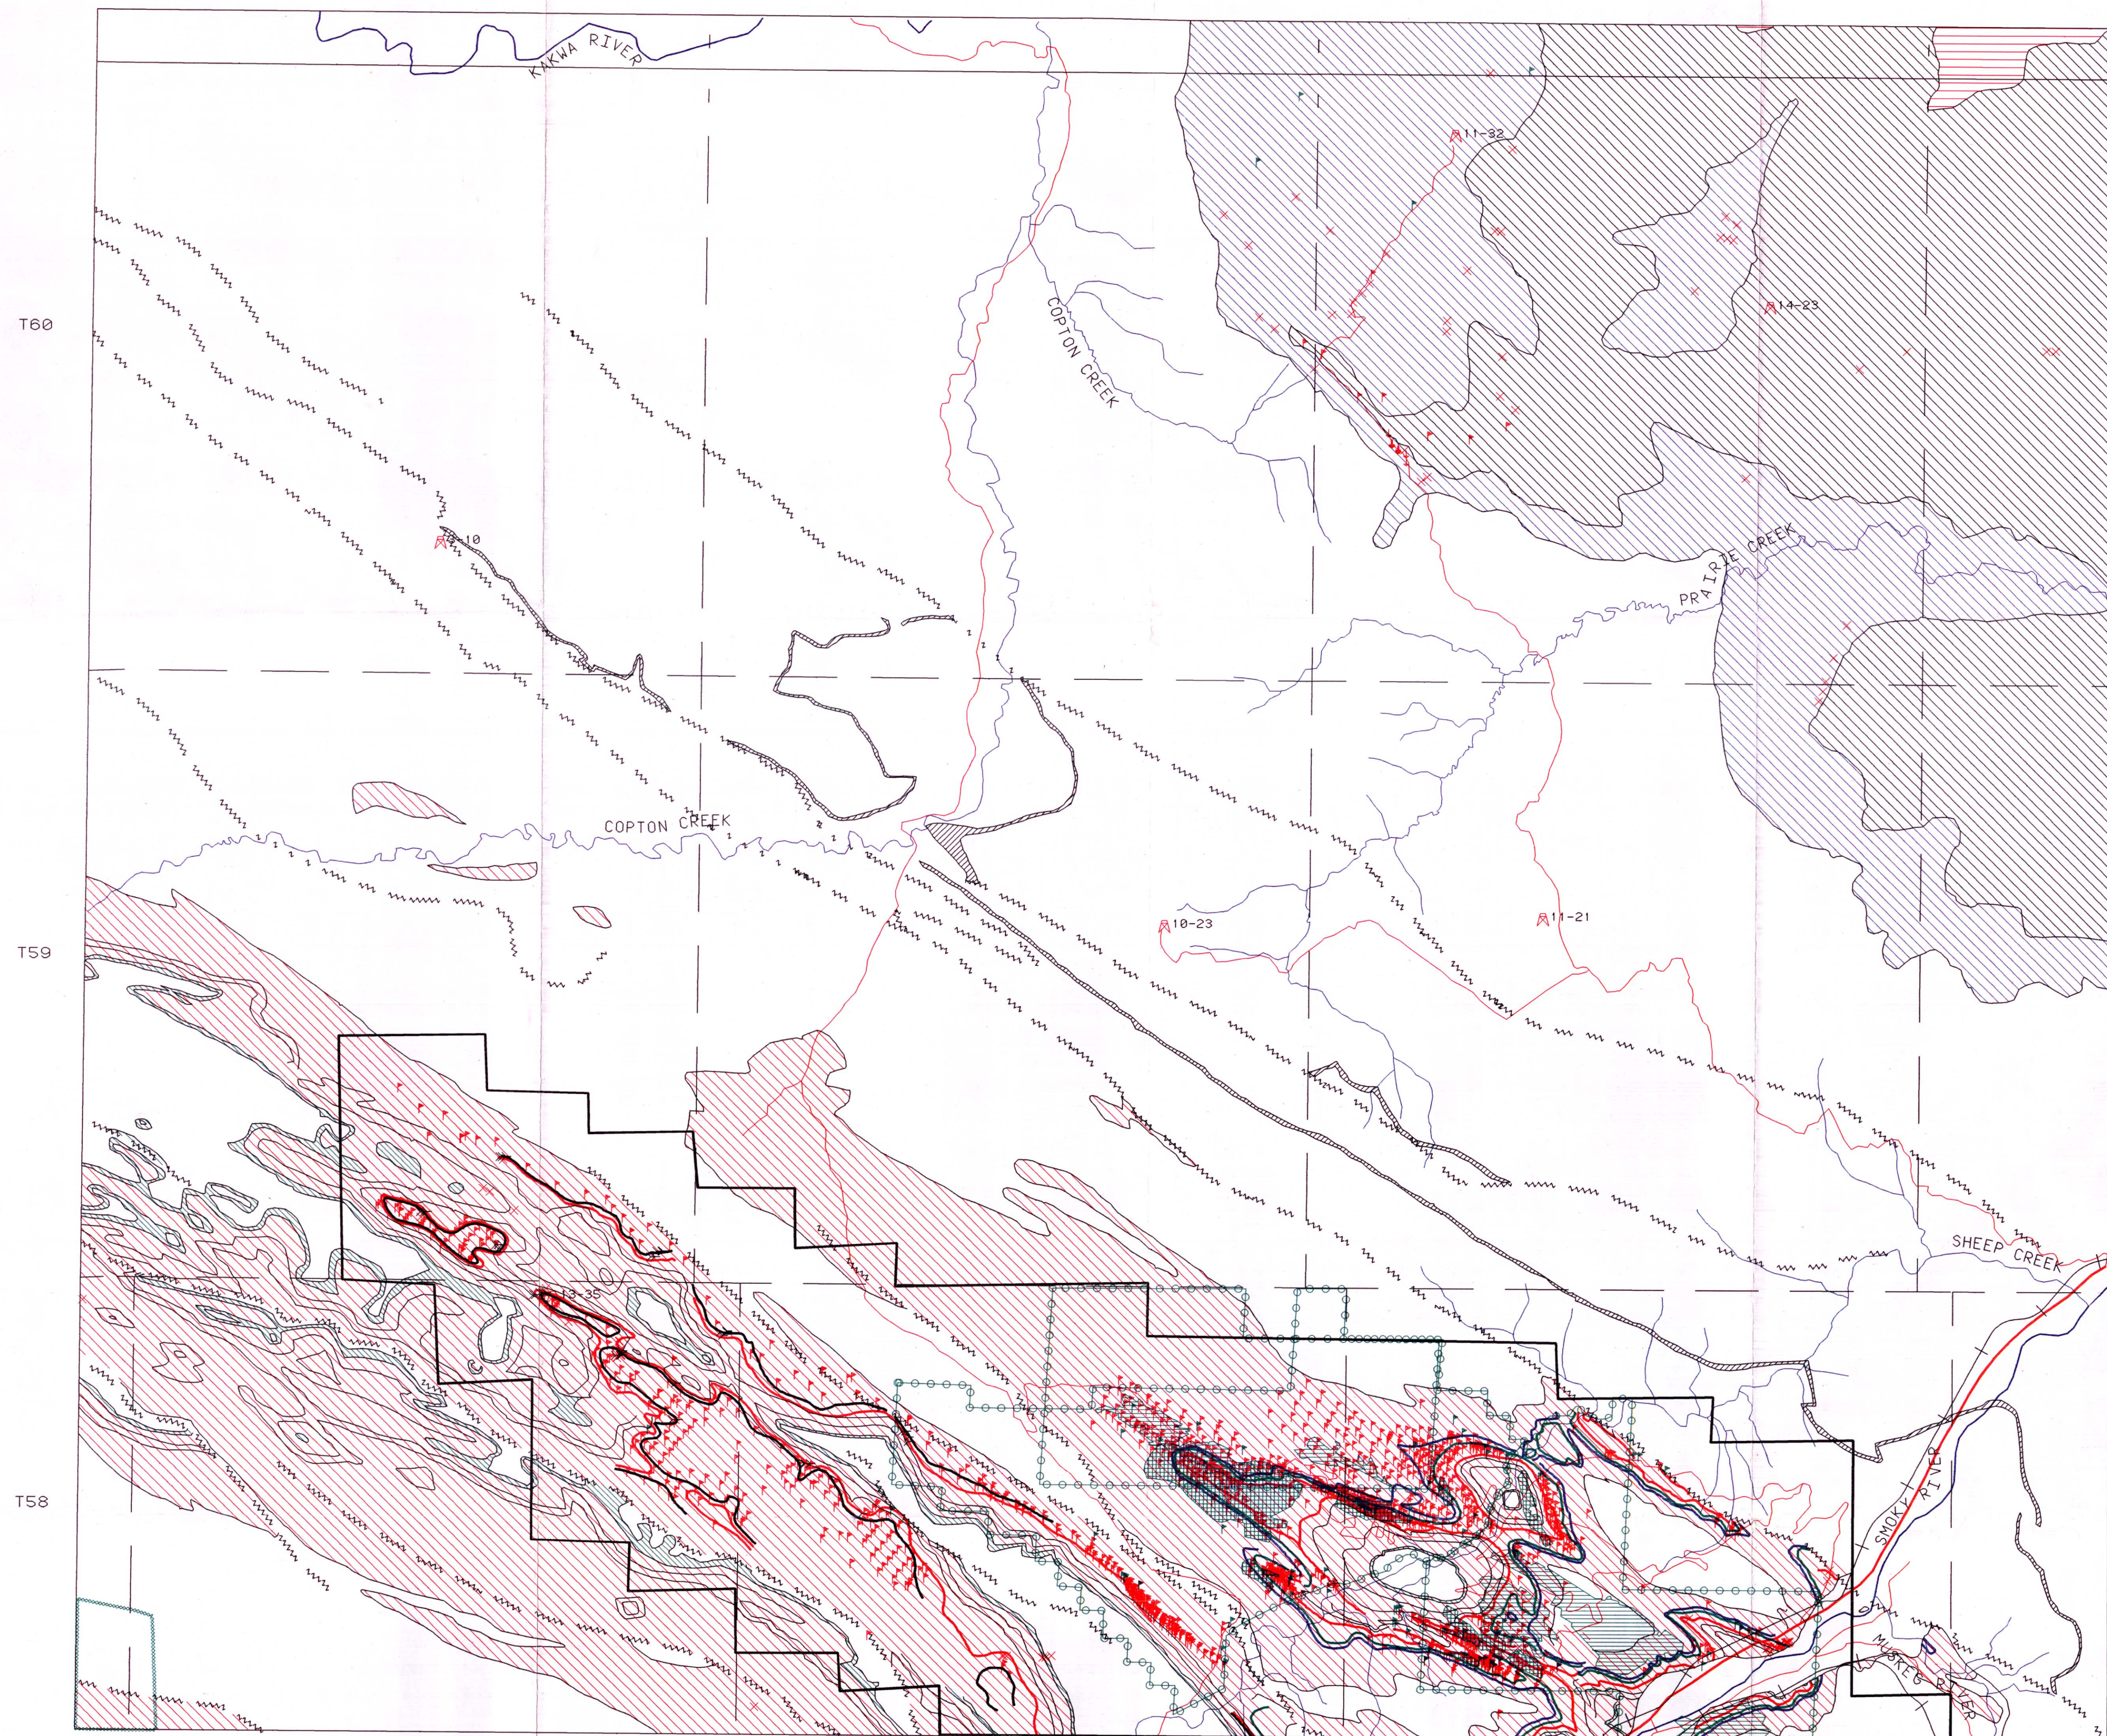

REGIONAL COAL MAPPING - COPTON CREEK NTS 83L/3

R J H RICHARDSON, W LANGENBERG, D K CHAO, F M DAWSON, D FIETZ

SCALE 1 50,000

54 25 119 5 R10 R9 R8 W6 R7 54 25 119 0

54 0 119 5 R10 R9 R8 W6 R7 54 0 119 0

1 50,000 LEGEND

	SEAM 4		COALSPUR FORMATION (CUPPER)		COAL MINE PERMIT AREA OUTLINE		OIL & GAS LOCATION (CAPPED)
	SEAM 7		COALSPUR FORMATION (LOWER)		ERCB SMOKY RIVER COAL FIELD OUTLINE		OIL & GAS LOCATION (ABANDONED)
	SEAM 10		BRAZEAU FORMATION (CUPPER)		COAL ADIT		HIGHWAY 40
	SEAM 11		CHUNGO MEMBER OF PUSKWASKAU FORMATION		COAL OUTCROP		ROAD OR TRAIL
	FAULT (DEFINED)		LUSCAR GROUP		COAL TRENCH		RIVER
	FAULT (APPROXIMATE)		CADOMIN FORMATION OF LUSCAR GROUP		COAL DRILLHOLE, COAL INTERSECTED		RAILWAY
	FAULT (ASSUMED)		OUTLINE OF SURFACE COAL MINE WORKINGS		COAL DRILLHOLE, NO COAL INTERSECTED		WILLMORE WILDERNESS PARK

INSTITUTE OF SEDIMENTARY AND PETROLEUM GEOLOGY
ELAD ENTERPRISES INC

REGIONAL COAL MAPPING - COPTON CREEK NTS 83L/3 COAL DISPOSITIONS

SCALE 1 250,000

- COAL LEASE
- COAL LEASE APPLICATION

REGIONAL COAL MAPPING - COPTON CREEK NTS 83L/3 COAL EXPLORATION DATA INFORMATION

SCALE 1 250,000

- COAL ADIT, WITH COAL QUALITY
- COAL ADIT, NO COAL QUALITY
- COAL DRILLHOLE, WITH COAL QUALITY
- COAL DRILLHOLE, NO COAL QUALITY
- COAL OUTCROP, WITH COAL QUALITY
- COAL OUTCROP, NO COAL QUALITY
- COAL TRENCH, WITH COAL QUALITY
- COAL TRENCH, NO COAL QUALITY

REGIONAL COAL MAPPING - COPTON CREEK NTS 83L/3 COAL DEVELOPMENT POTENTIAL*

- HIGH POTENTIAL
- MEDIUM POTENTIAL
- LOW POTENTIAL
- NO DATA AVAILABLE

ALBERTA RESEARCH COUNCIL MAP RCMS
IMAGE NAME 83L3011
COMPILED DATE JANUARY, 1991
REVISION DATE MAY 13, 1991